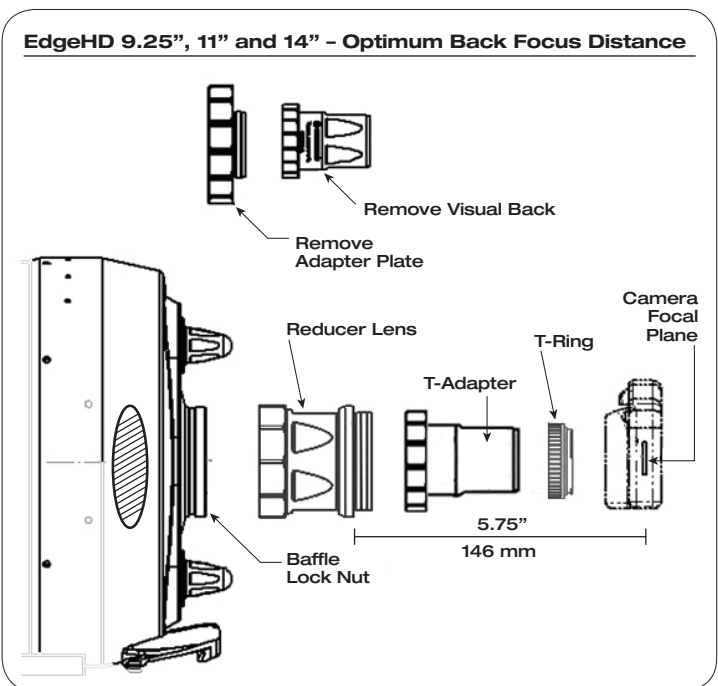

For best performance, it is highly recommended that you position your camera as close to the recommended optimal spacing as possible. It is best to maintain optimal spacing to within 1-3 mm depending on the size of your imaging sensor. As your imaging chip gets larger (farther off-axis), maintaining optimal spacing become more critical. Being inside of focus (too short) tends to affect the outermost edge of the field of view when using a relatively large sensor (17 mm or greater). Being outside of focus (too long) tends to produce elongated star images towards the edge and could run the risk of

running out of focus travel on your EdgeHD optical tube. In general it is better to be slightly inside of focus than outside of focus.

Figure 1 - Optimum Spacing for EdgeHD 9.25/11/14

Warranty: Two year limited warranty.